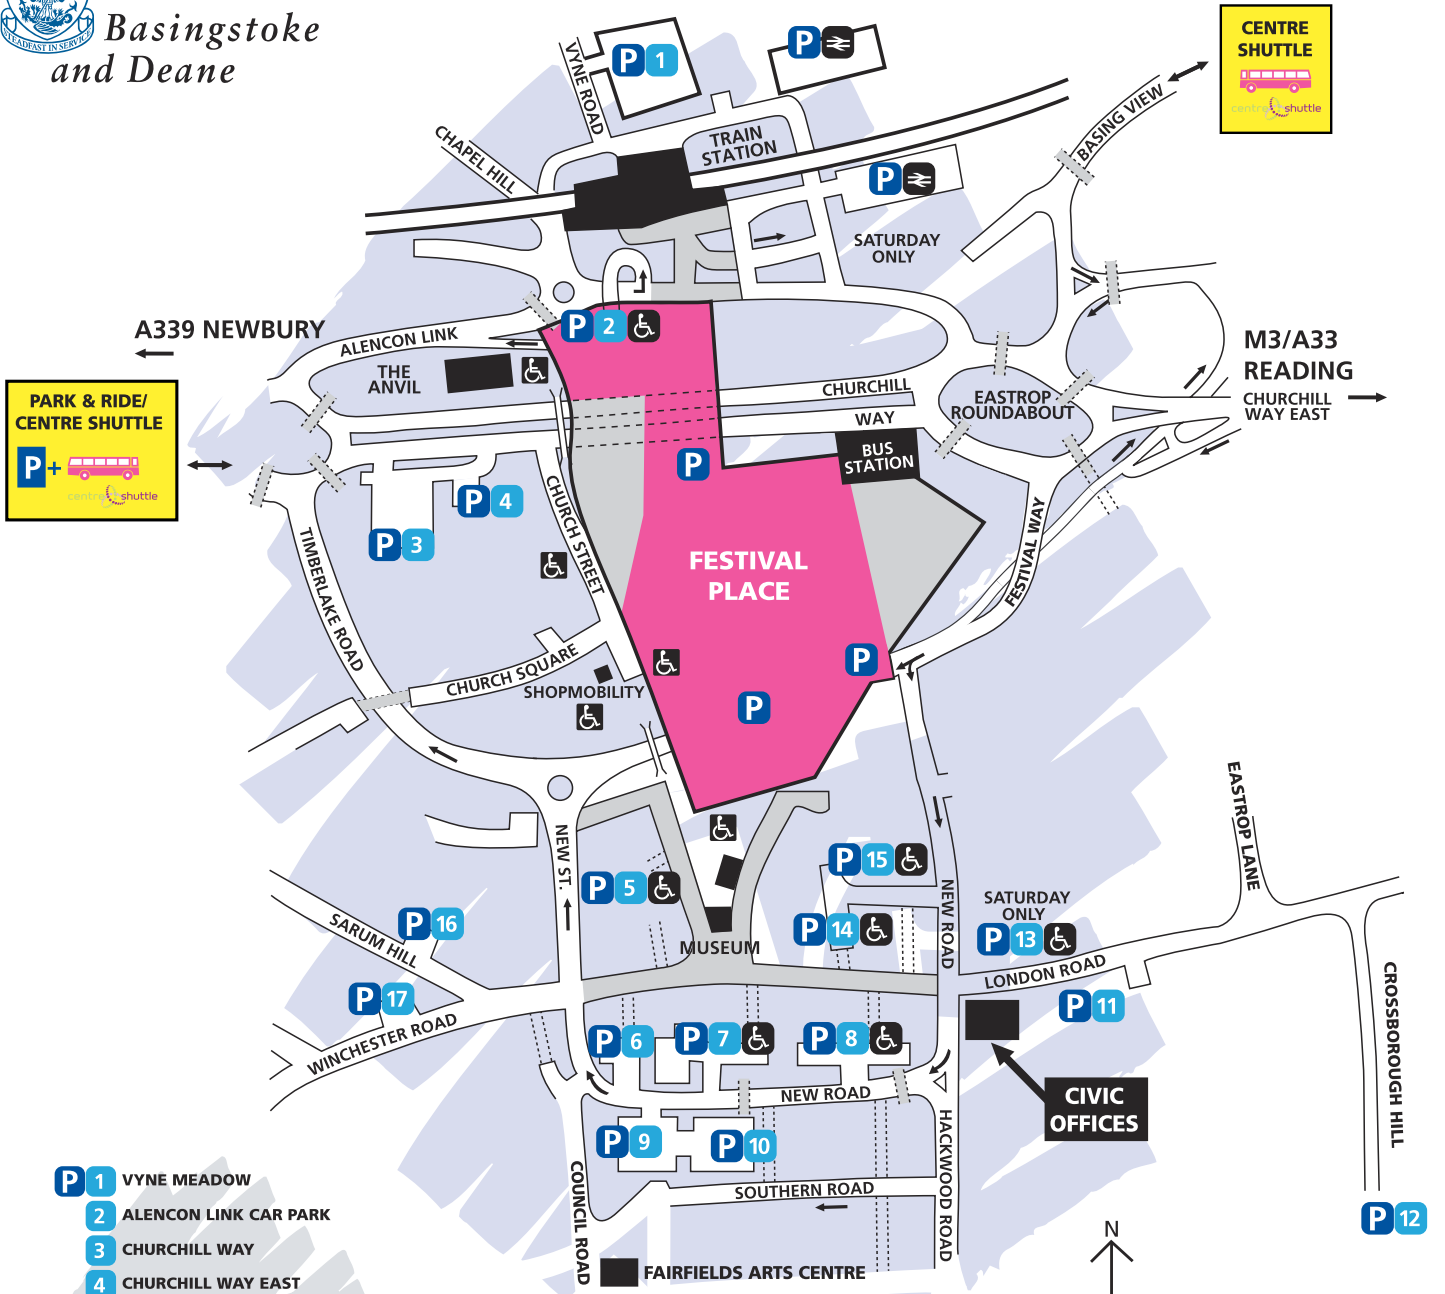

Basingstoke and Deane

- P 1** VYNE MEADOW
- P 2** ALENCON LINK CAR PARK
- P 3** CHURCHILL WAY
- P 4** CHURCHILL WAY EAST
- P 5** JOICES YARD
- P 6** ALBERT YARD
- P 7** CASTONS YARD
- P 8** JACOBS YARD
- P 9** CASTONS CAR PARK
- P 10** SOUTHERN ROAD CAR PARK
- P 11** CIVIC OFFICES
- P 12** CROSSBOROUGH HILL
- P 13** EASTLANDS CAR PARK (SAT ONLY)
- P 14** FEATHERS YARD
- P 15** CENTRAL CAR PARK
- P 16** SARUM HILL CAR PARK
- P 17** BRINKLETT'S CAR PARK

N
↑
Map not to scale